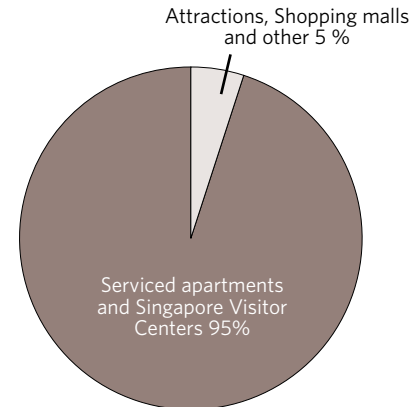

### Singapore Tourism & Visitor Centers

- Singapore Tourism Board
- SVC @ Airport T1
- SVC @ Airport T2

### Attractions

- Asian Civilizations Museum
- Eastern Discoveries
- The Esplanade
- Singapore Art Museum
- Singapore Botanic Gardens
- Singapore Cable Car
- Zouk

### Shopping Malls

- Capital Square
- Centrepoint
- CHIJMES
- Citilink
- Liang Court
- Millennia Walk
- Parco Bugis Junction
- Raffles City Shopping Centre
- Suntec @ SICC
- Suntec @ Tropics
- Tanglin Mall
- The Heeren

### Others

- Orient Express Trains & Cruises
- Singapore Airline PPS Club
- Singapore Airline Service Club

Audited by